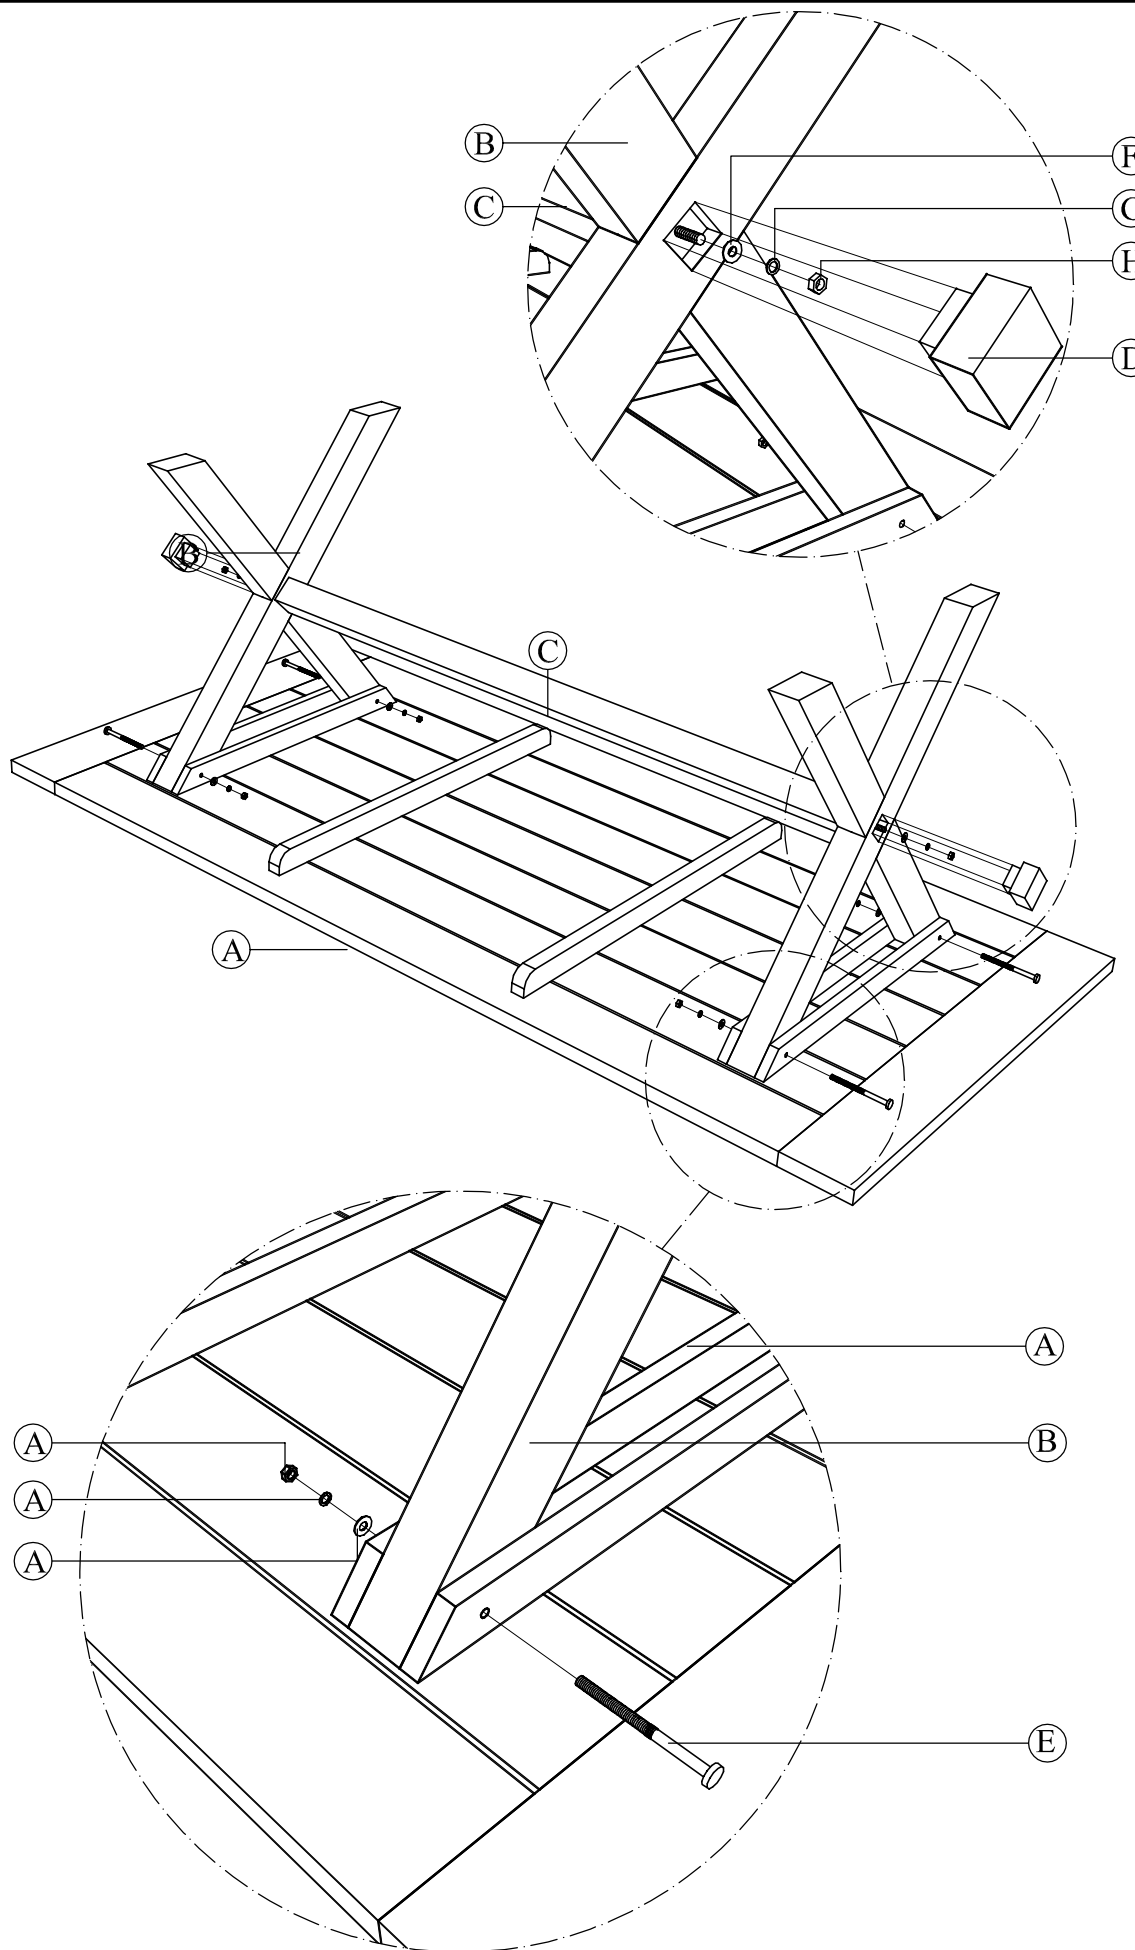

ASSEMBLING INSTRUCTION

22.10101 VANVES DINING TABLE 200x100x77

Sika·Design®

HARDWARE & PART