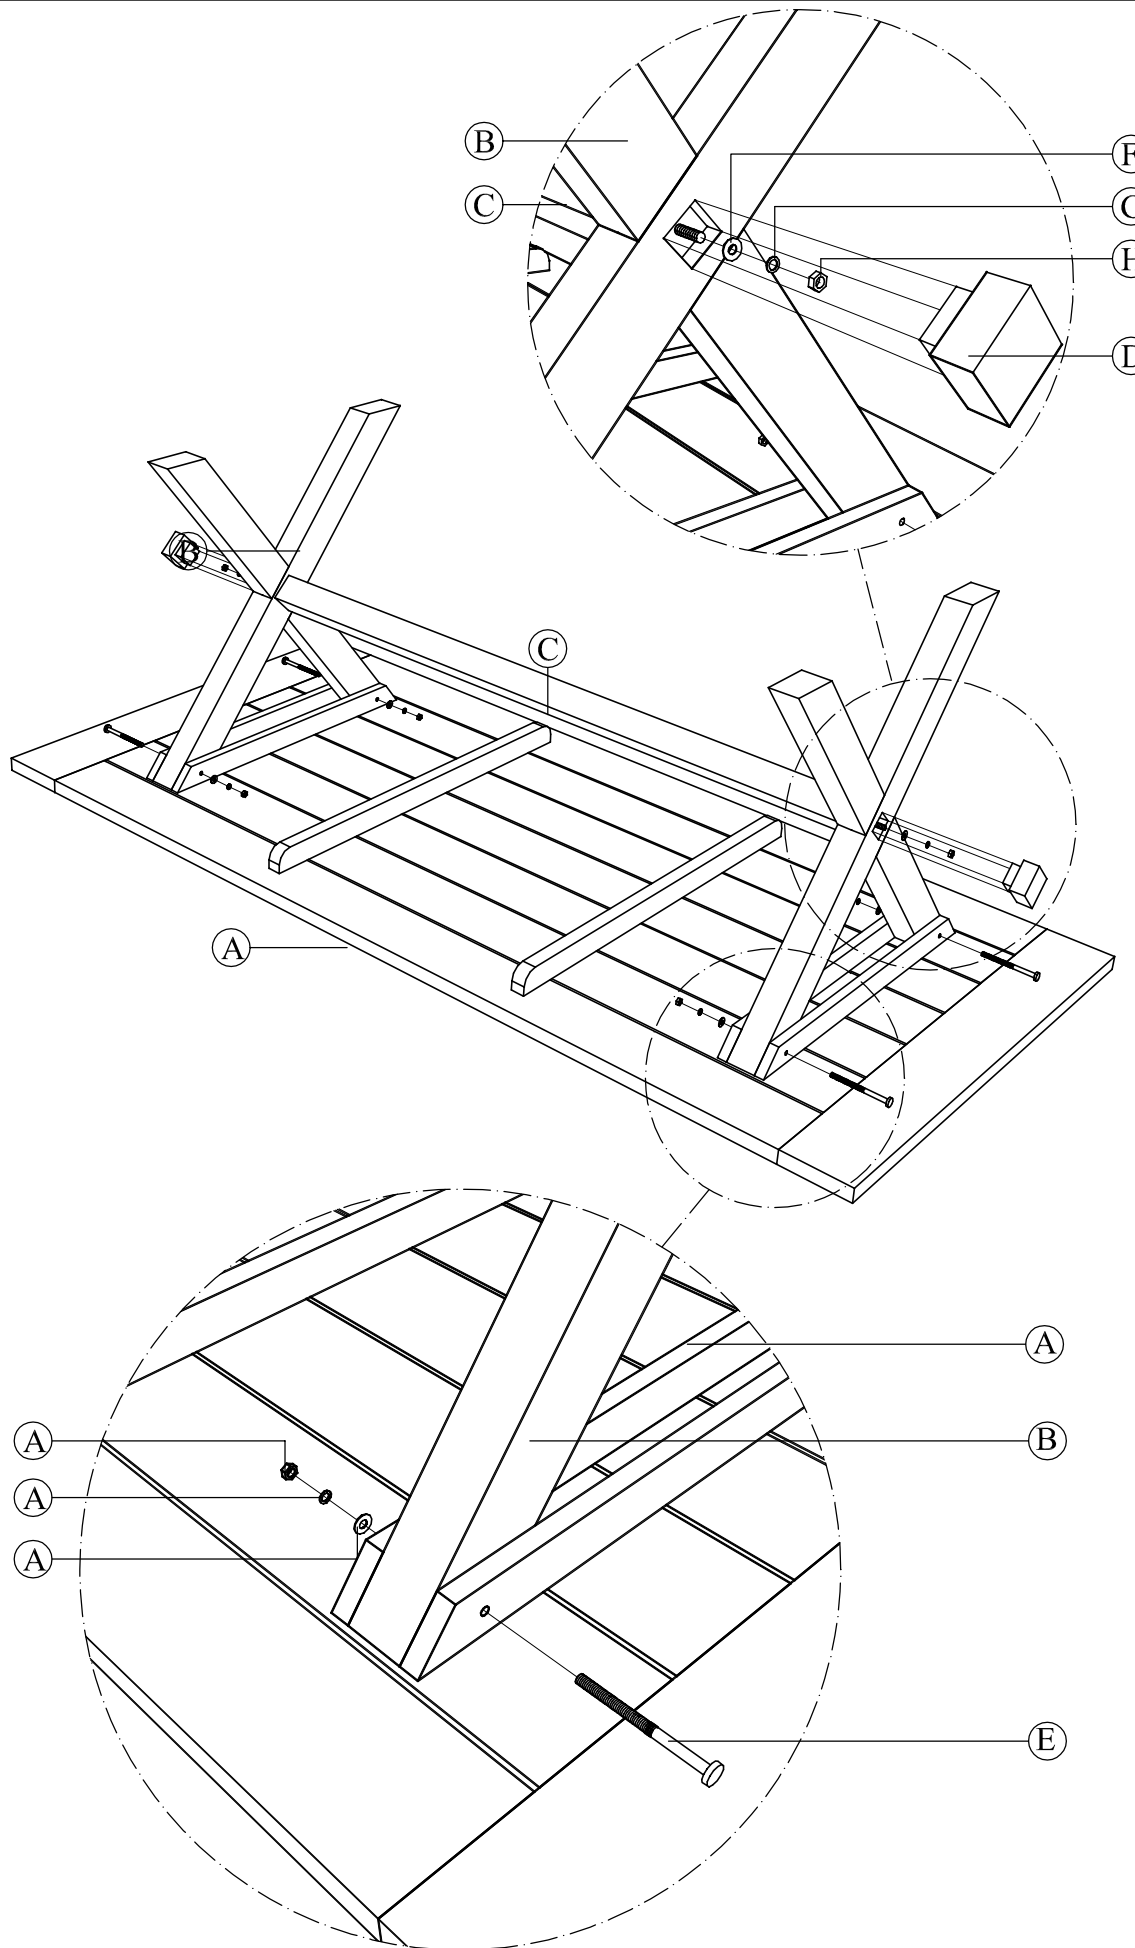

ASSEMBLING INSTRUCTION

22.10101 VANVES DINING TABLE 160x100x77

Sika·Design®

HARDWARE & PART