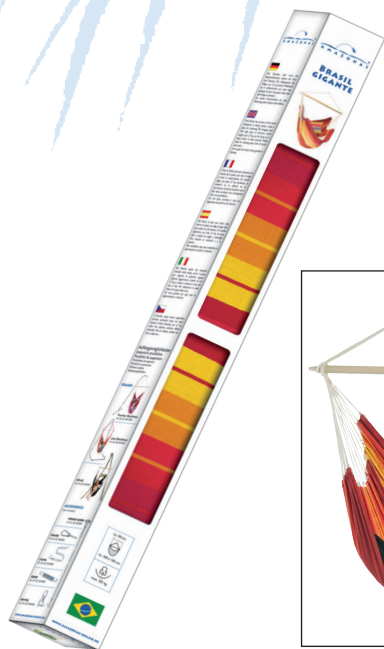

A M A Z O N A S

BRASIL GIGANTE

Lava • AZ-2030310
EAN 4030454002127

Café • AZ-2030320
EAN 4030454003179

Probably the largest hanging chair in the world. With its huge dimensions, it's probably better described as a hammock with a back support built in.

The Brasil Gigante uses the same robust fabric as our XXXL Gigante hammock and each comes with a strong 1.40 m beech wood bar with a special patented design that secures the ropes and prevents sliding toward the center.

Product data:

| | | | |
|------------------|------------|-------------|------------|
| | | | |
| ca. 200 x 140 cm | ca. 140 cm | max. 200 kg | ca. 3,9 kg |

- Material: 85% cotton (recycled), 15 % polyester
- Packaging: Box with view window (see picture above)
- Can be combined with: Frames: Atlas, Luna, Palmera
Accessories: Power Hook, Smartrope, Microrope, Jumbo, Swivel
- Customs tariff number: 6306900000
- Country of origin: Brazil
- Individual pack dimensions: approx. 1500 x 120 x 120 mm