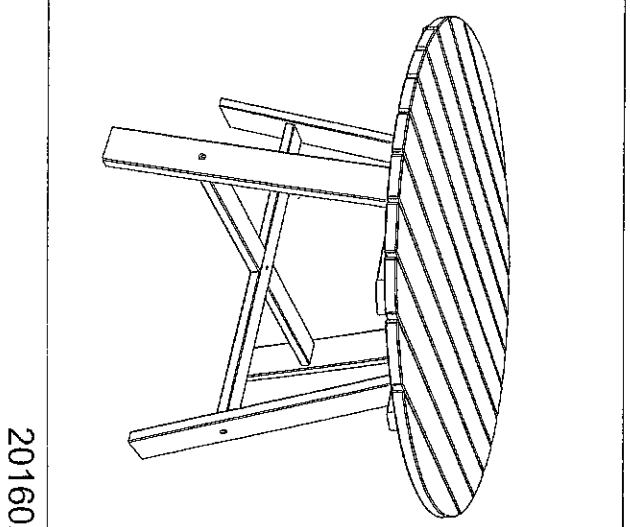

M865VB  
65mm  
4X

M8  
9282  
4X

680S  
680mm  
2X

S620  
2X

NS  
1X

680S  
680mm  
2X

S620  
2X

645  
45mm  
1X

M6  
72215  
1X

Art.nr. 3571300 BORD