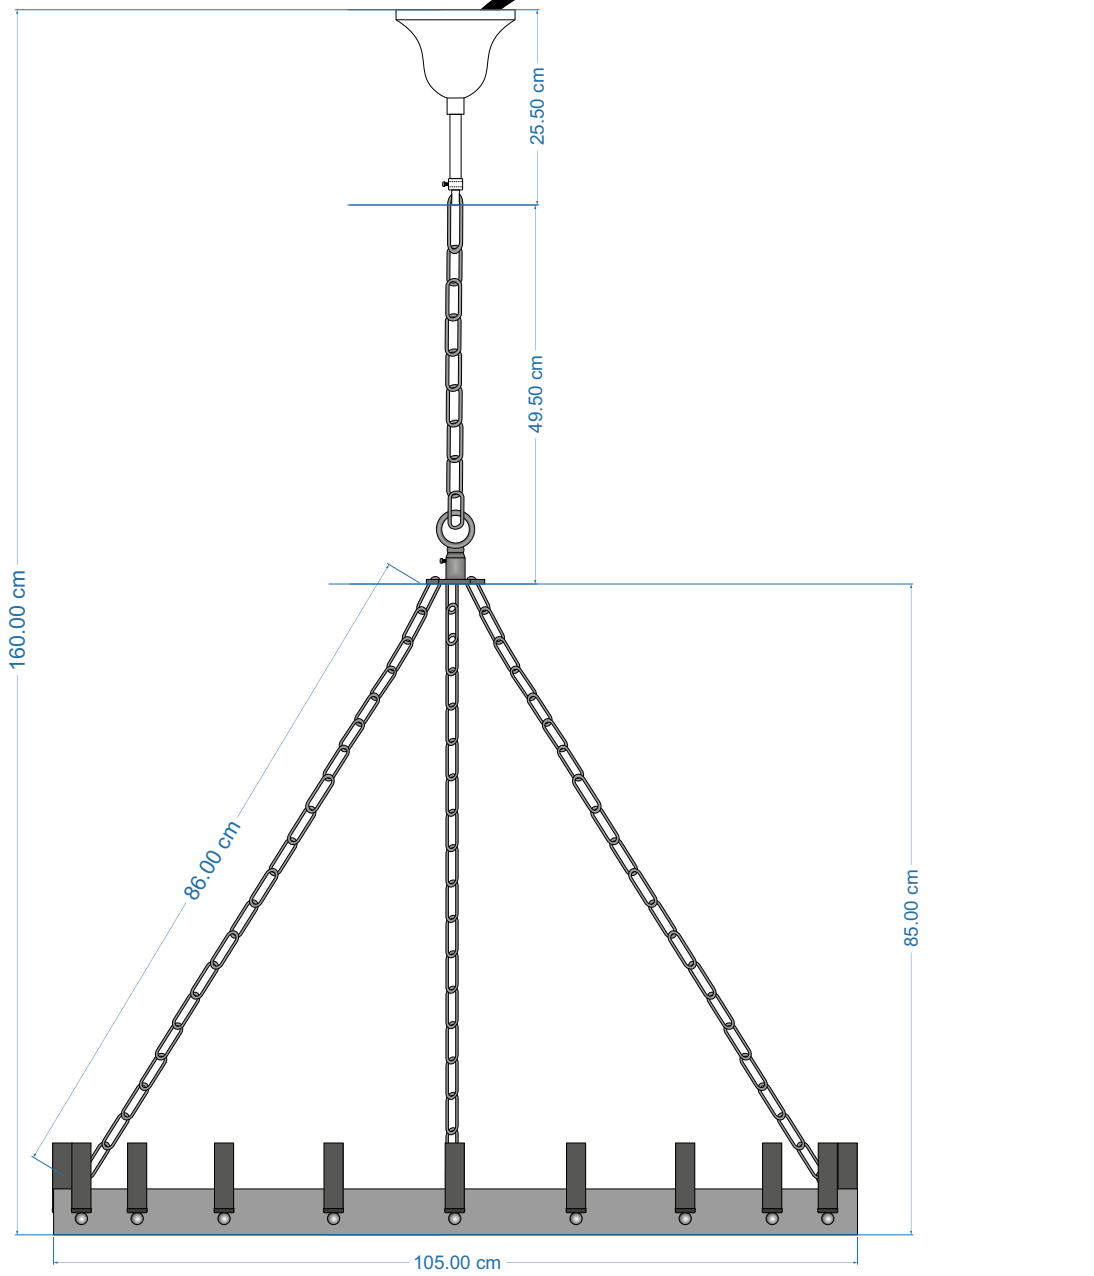

# TAKLAMPA CROWN

82-50110

Front view

ARTWOOD  
— SINCE 1969 —

DIFFERENT WAYS OF LIVING

# TAKLAMPA CROWN

82-50210

ARTWOOD  
SINCE 1969

DIFFERENT WAYS OF LIVING