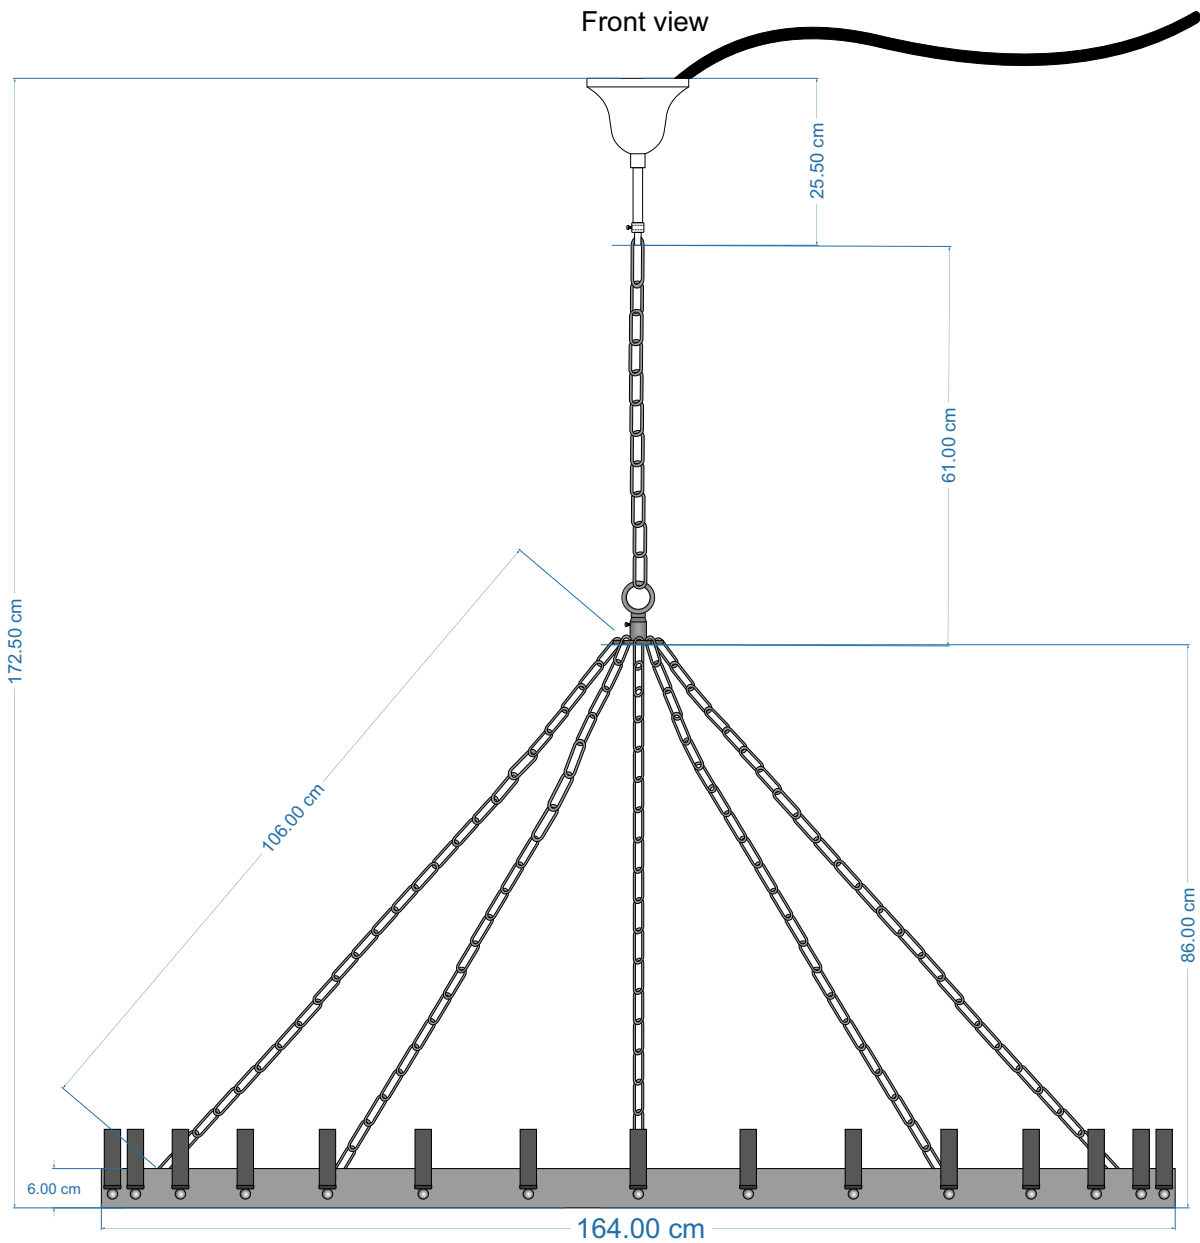

# TAKLAMPA CROWN

82-50110

Front view

ARTWOOD  
— SINCE 1969 —

DIFFERENT WAYS OF LIVING

# TAKLAMPA CROWN

82-50210

ARTWOOD  
SINCE 1969

DIFFERENT WAYS OF LIVING