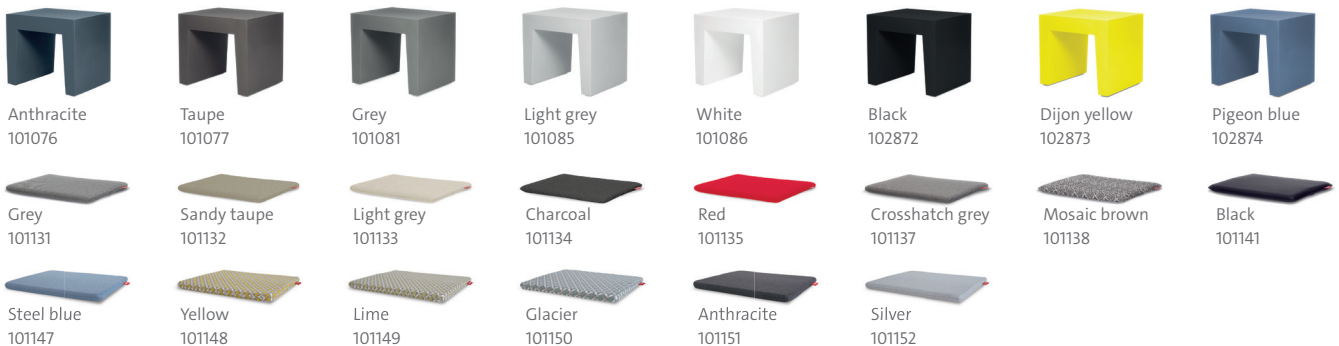

CONCRETE SEAT + PILLOW

fatboy®

Available colours

Concrete seat

Concrete seat: 40 x 50 x 43 cm
Pillow: 39 x 49 x 3 cm

Material
Seat: LLDPE
Pillow:rylic

Stuffing
Seat can be filled with water and sand

Coating
Pillow: Water and dirt-repellent

Weight product
Seat: 5.4 kg
Pillow: 0.55 kg

Dimensions product
Seat: 40 x 50 x 43 cm
Pillow: 39 x 49 x 3 cm

Dimensions packaging
Seat: 47 x 47 x 52 cm
Pillow: 50 x 40 x 4,5 cm

Weight product + packaging
Seat: 6.4 kg
Pillow: 1 kg

Features

- UV-resistant
- Water resistant
- Stain resistant
- Bleach cleanable
- The pillow is available in 14 colours
- Connect multiple seats to create a bench

• Stylish and iconic shaped stool (or table)
• Mix and match with a large variety of colour