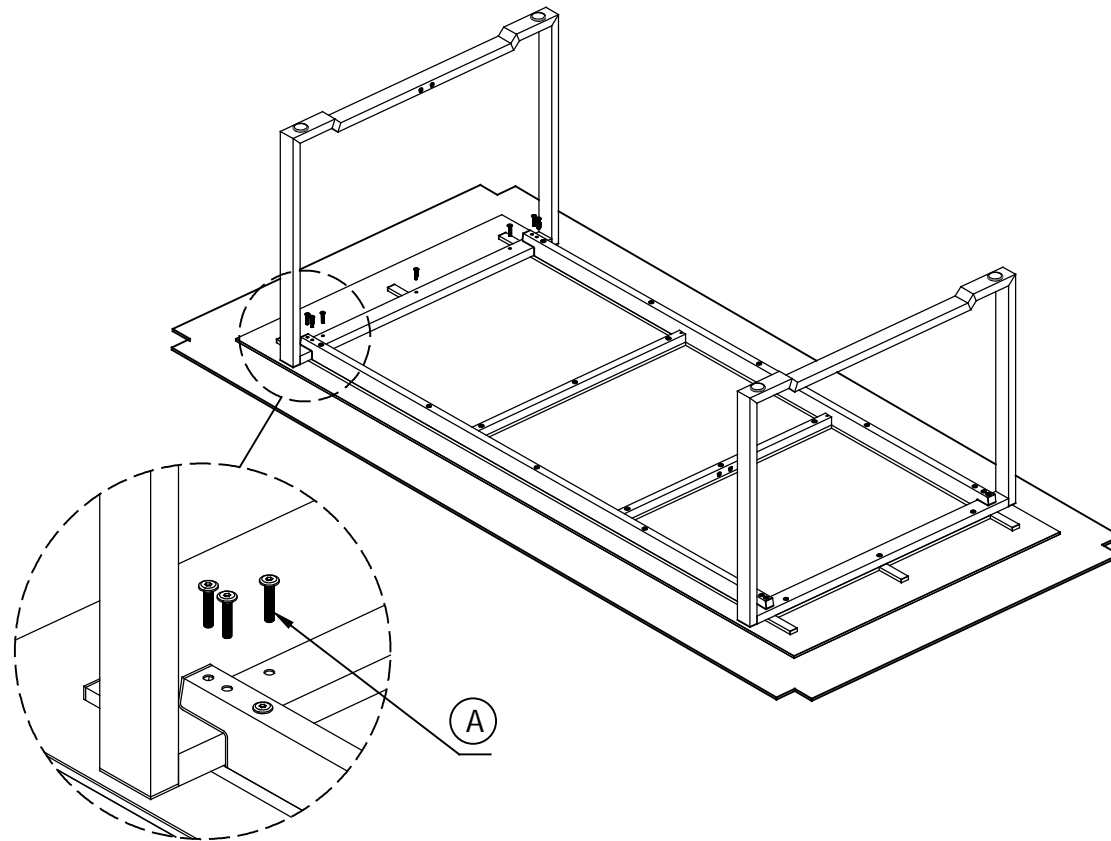

We recommend two people be on hand for this assembly

Tools required :  
- 4mm allen key (included)

# GOTLAND 220X95 (CERAMIC TOP)

## ASSEMBLY INSTRUCTIONS

**A** BOLT M6x30mm

14 PCS

**B** BOLT M6x16mm

8 pcs

**B**