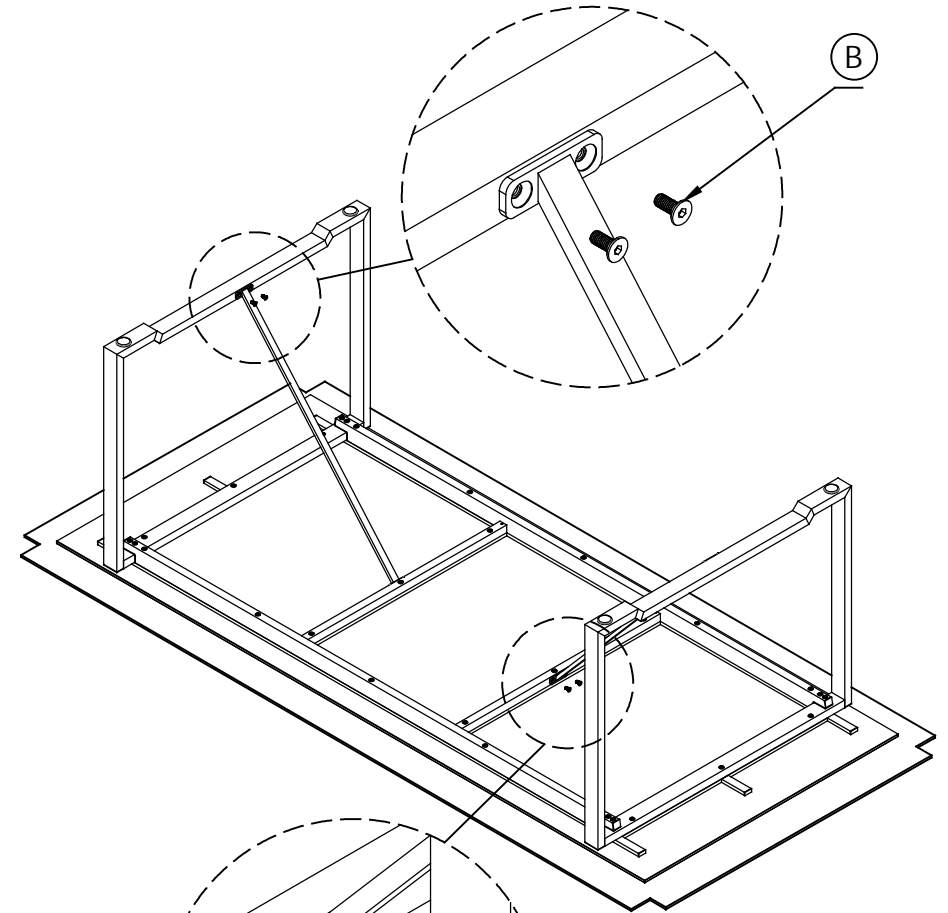

We recommend two people be on hand for this assembly

Tools required :  
- 4mm allen key (included)

# GOTLAND 220X95 (CERAMIC TOP)

## ASSEMBLY INSTRUCTIONS

**A** BOLT M6x30mm

14 PCS

**B** BOLT M6x16mm

8 pcs

**B**