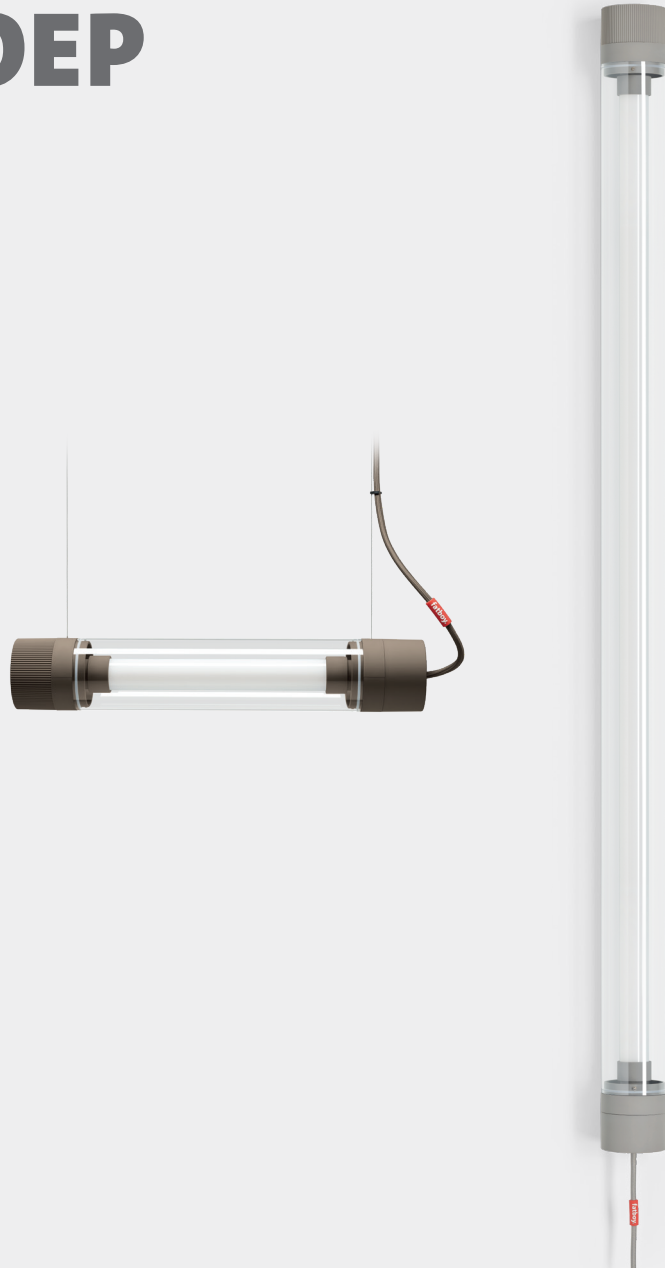

# TJOEP

fatboy®

### Material

Shade Polycarbonate,  
Injection parts ABS,  
Mounting parts  
Galvanized steel

### Dimensions product

Small: 50 x 9 x 9 cm  
Large: 150 x 9 x 9 cm