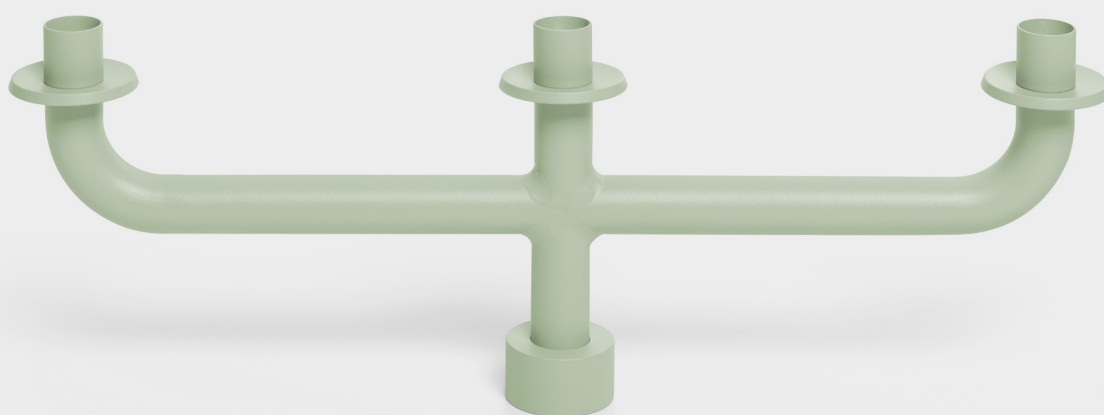

TONÍ CANDLE HOLDER

Available colors

Anthracite
103852

Desert
103853

Mist Green
103854

Toní Candle Holder

46 x 5.5 x 16 cm

Material
Aluminum

Coating
Axalta (highest standard outdoorcoating)

Weight product
0.45 kg

Dimensions product
46 x 5.5 x 16 cm

Dimensions packaging
5.5 x 48 x 18 cm

Weight product + packaging
1.3 kg

Cleaning instructions
Dry or wet cloth, don't use any cleaning agents containing chemicals. Don't use sharp objects to remove candle wax

Features

- Only in combination with Toní Tablo and Toní Bistreau
- Easy assembly
- Light weight
- All weather resistant
- UV resistant
- Unable to rust

Use

Indoor / Outdoor

Designer

Erik Stehmann

Note

This is not a standalone product