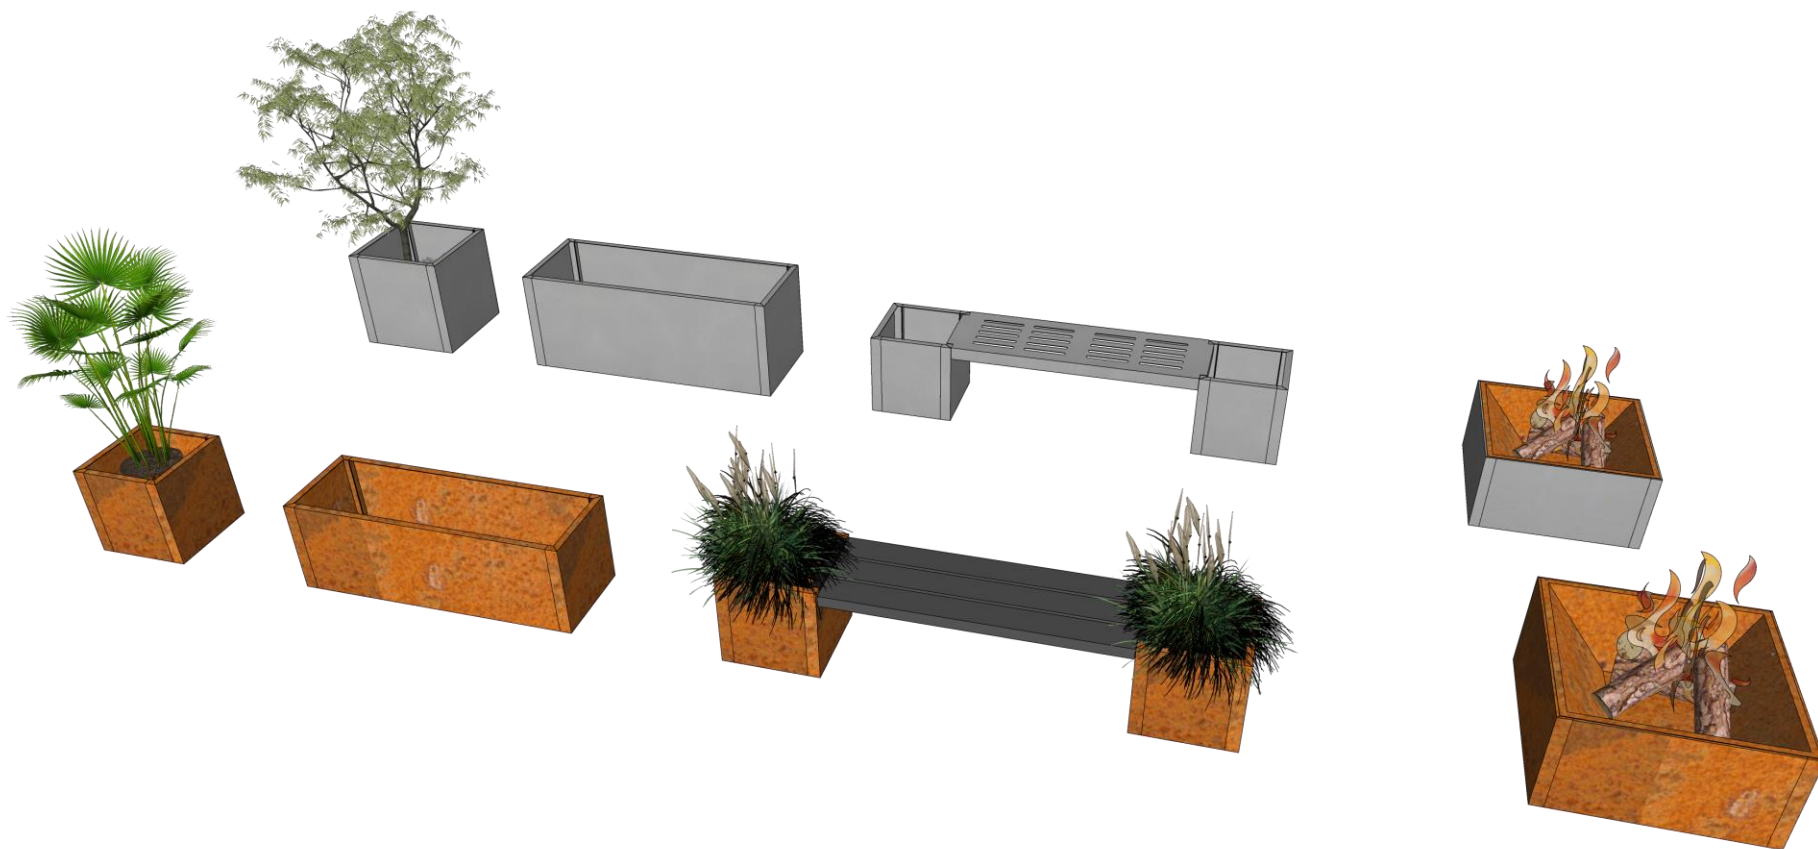

Art. No.

XXX

Materials

Stainless Steel

KUMMIN – premium outdoor pots

Brafab

KUMMIN – premium outdoor pots

Brafab