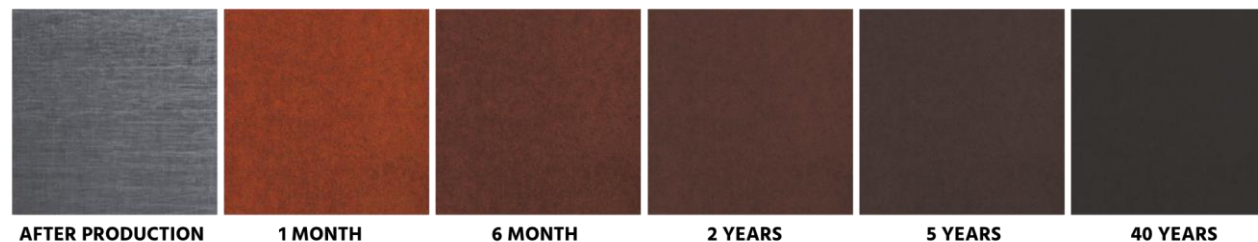

KUMMIN – Corten Material

Main advantages

- High resistance to corrosion and weather, up to 8 times higher than common carbon steel, which makes it particularly suitable for outdoor use.
- Natural oxidation, which occurs on contact with the air, and forms a protective coat that prevents further rusting. Moreover, this patina gives it a warm brown colour, which varies in tone over the years and depending on the external environment.
- The recycling percentage is close to 100%.