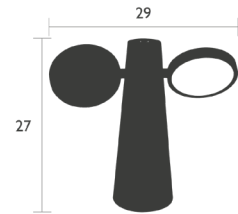

1.1 kg

396021 ● Acapulco Blue
396082 ● Cactus

3960B9 ● Black Cherry
396047 ● Anthracite