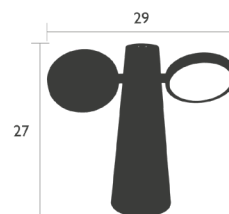

1.1 kg

396021 ● Acapulco Blue
396082 ● Cactus

3960B9 ● Black Cherry
396047 ● Anthracite