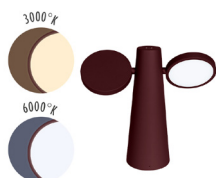

OTO

3960 - LAMP H.27 CM
DESIGN BY STUDIO FERMOB

NEW

DOMESTIC | PROFESSIONAL | INTENSIVE

Polycarbonate diffuser

Aluminium frame

Recycled ABS base

Luminous flux: 400 lm

Switch type: touch-activated dimmer

Function of the switch: change the brightness (10 to 100%, click 4 s), change the light temperature (double short click), ON/OFF (short click, 1s)

Lighting mood:

Position 1 cool white (6000°K) dimmer switch (10 to 100%)