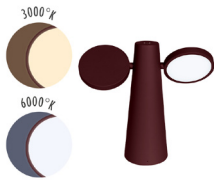

OTO

3960 - LAMP H.27 CM
DESIGN BY STUDIO FERMOB

NEW

DOMESTIC | PROFESSIONAL | INTENSIVE

Polycarbonate diffuser

Aluminium frame

Recycled ABS base

Luminous flux: 400 lm

Switch type: touch-activated dimmer

Function of the switch: change the brightness

(10 to 100%, click 4 s), change the light temperature

(double short click), ON/OFF (short click, 1 s)

Lighting mood:

Position 1 cool white (6000°K) dimmer switch (10 to 100%)

3960B9 ● Black Cherry
396047 ● Anthracite