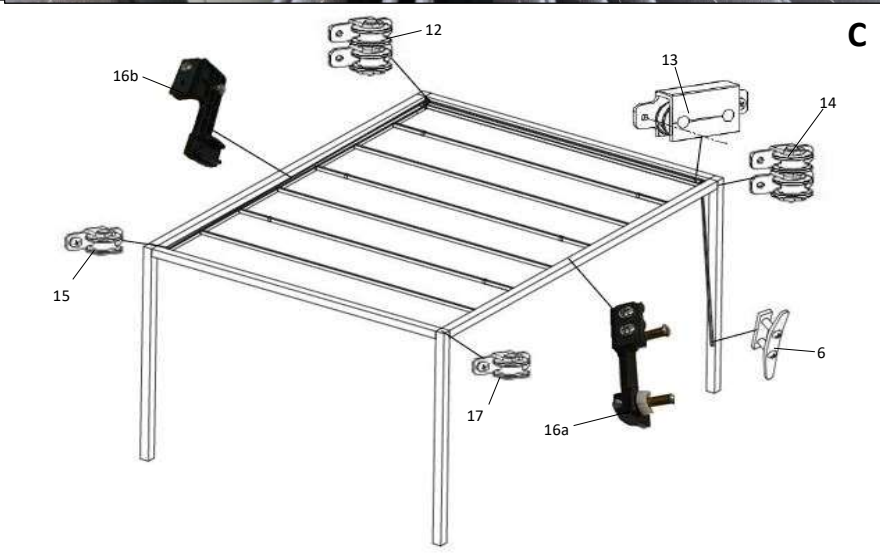

Size	Colour	Fabric (Material class)
2,97 x 2,97	Grey	acrylic 300gr/m2
2,97 x 3,97	1500	acrylic 300gr/m2
	1501	acrylic 300gr/m2

A	Article	Description	Size	Comments	Rec. RP
1	N-SP-016	Rope Prosail			€ 26,04
2	N-SP-017	Rails (long)(for 319cm)			€ 52,45
	N-SP-018	Rails (long)(for 419cm)			€ 72,45
3	N-SP-019	Rails (short)			€ 15,10
4	N-SP-020	Screw rails connection			€ 1,98
5	N-SP-021	Self-tapper		Screw with drill tip for securing rails	€ 0,98
6	N500-082-803	Mast cleat	12,2 cm		€ 16,05

B	Article	Description	Size	Comments	Rec. RP
7	N-SP-125	Screw rib			€ 2,15
8	N-SP-126	Pin rib		Pin rib	€ 2,15
9	N-SP-127	Cover rib start			€ 2,15
10	N-SP-128	Cover rib middle			€ 2,15
11	N-SP-028	Wheel rib - white			€ 5,45
12	N-SP-124	Start wheel rib - black			€ 5,45

C	Article	Description	Size	Comments	Rec. RP
13	N-SP-022	Pulley starting point		2 wheels in the block	€ 17,45
14	N-SP-023	Pulley corner		2 wheels above each other	€ 14,65
15	N-SP-024	Pulley end		Single wheel	€ 11,87
16a	N-SP-025	Conductor rope + rib (right)(excl wheels and screws)		Seen from rolled-in sail side	€ 21,45
16b	N-SP-026	Conductor rope + rib (left)(excl wheels and screws)		Seen from rolled-in sail side	€ 21,45
17	N-SP-027	Connection part conductor (incl. screws)			€ 9,45