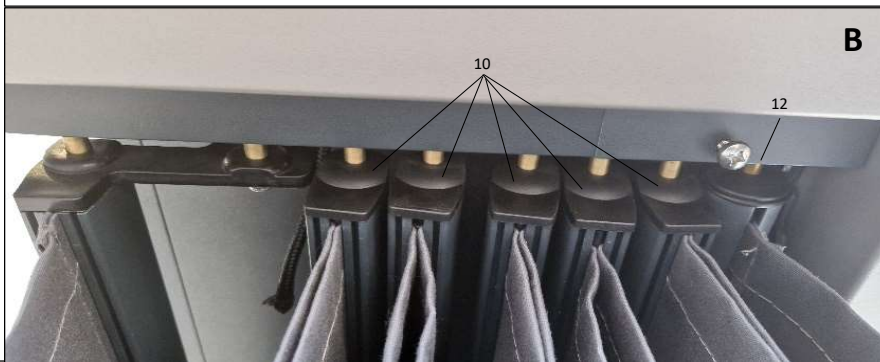

Size	Colour	Fabric (Material class)
2,97 x 2,97	Grey	acrylic 300gr/m2
2,97 x 3,97	1500	acrylic 300gr/m2
	1501	acrylic 300gr/m2

A	Article	Description	Size	Comments	Rec. RP
1	N-SP-016	Rope Prosail			€ 26,04
2	N-SP-017	Rails (long)(for 319cm)			€ 52,45
	N-SP-018	Rails (long)(for 419cm)			€ 72,45
3	N-SP-019	Rails (short)			€ 15,10
4	N-SP-020	Screw rails connection			€ 1,98
5	N-SP-021	Self-tapper		Screw with drill tip for securing rails	€ 0,98
6	N500-082-803	Mast cleat	12,2 cm		€ 16,05

B	Article	Description	Size	Comments	Rec. RP
7	N-SP-125	Screw rib			€ 2,15
8	N-SP-126	Pin rib		Pin rib	€ 2,15
9	N-SP-127	Cover rib start			€ 2,15
10	N-SP-128	Cover rib middle			€ 2,15
11	N-SP-028	Wheel rib - white			€ 5,45
12	N-SP-124	Start wheel rib - black			€ 5,45

C	Article	Description	Size	Comments	Rec. RP
13	N-SP-022	Pulley starting point		2 wheels in the block	€ 17,45
14	N-SP-023	Pulley corner		2 wheels above each other	€ 14,65
15	N-SP-024	Pulley end		Single wheel	€ 11,87
16a	N-SP-025	Conductor rope + rib (right)(excl wheels and screws)		Seen from rolled-in sail side	€ 21,45
16b	N-SP-026	Conductor rope + rib (left)(excl wheels and screws)		Seen from rolled-in sail side	€ 21,45
17	N-SP-027	Connection part conductor (incl. screws)			€ 9,45