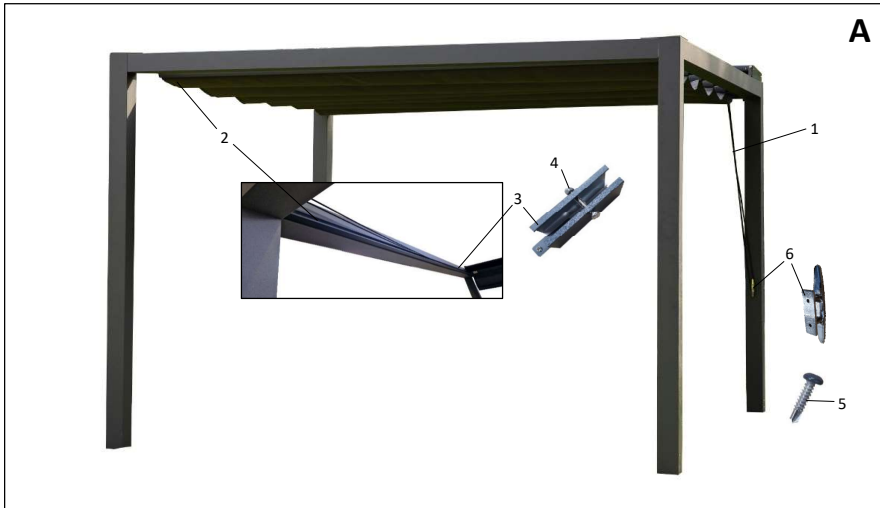

Size	Colour	Fabric (Material class)
2,97 x 2,97	Grey	acrylic 300gr/m2
2,97 x 3,97	1500	acrylic 300gr/m2
	1501	acrylic 300gr/m2

A	Article	Description	Size	Comments	Rec. RP
1	N-SP-016	Rope Prosail			€ 26,04
2	N-SP-017	Rails (long)(for 319cm)			€ 52,45
	N-SP-018	Rails (long)(for 419cm)			€ 72,45
3	N-SP-019	Rails (short)			€ 15,10
4	N-SP-020	Screw rails connection			€ 1,98
5	N-SP-021	Self-tapper		Screw with drill tip for securing rails	€ 0,98
6	N500-082-803	Mast cleat	12,2 cm		€ 16,05

B	Article	Description	Size	Comments	Rec. RP
7	N-SP-125	Screw rib			€ 2,15
8	N-SP-126	Pin rib		Pin rib	€ 2,15
9	N-SP-127	Cover rib start			€ 2,15
10	N-SP-128	Cover rib middle			€ 2,15
11	N-SP-028	Wheel rib - white			€ 5,45
12	N-SP-124	Start wheel rib - black			€ 5,45

C	Article	Description	Size	Comments	Rec. RP
13	N-SP-022	Pulley starting point		2 wheels in the block	€ 17,45
14	N-SP-023	Pulley corner		2 wheels above each other	€ 14,65
15	N-SP-024	Pulley end		Single wheel	€ 11,87
16a	N-SP-025	Conductor rope + rib (right)(excl wheels and screws)		Seen from rolled-in sail side	€ 21,45
16b	N-SP-026	Conductor rope + rib (left)(excl wheels and screws)		Seen from rolled-in sail side	€ 21,45
17	N-SP-027	Connection part conductor (incl. screws)			€ 9,45