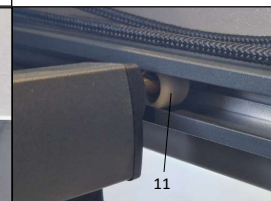

Size	Colour	Fabric (Material class)
2,97 x 2,97	Grey	acrylic 300gr/m2
2,97 x 3,97	1500	acrylic 300gr/m2
	1501	acrylic 300gr/m2

A	Article	Description	Size	Comments	Rec. RP
1	N-SP-016	Rope Prosail			€ 26,04
2	N-SP-017	Rails (long)(for 319cm)			€ 52,45
	N-SP-018	Rails (long)(for 419cm)			€ 72,45
3	N-SP-019	Rails (short)			€ 15,10
4	N-SP-020	Screw rails connection			€ 1,98
5	N-SP-021	Self-tapper		Screw with drill tip for securing rails	€ 0,98
6	N500-082-803	Mast cleat	12,2 cm		€ 16,05

B	Article	Description	Size	Comments	Rec. RP
7	N-SP-125	Screw rib			€ 2,15
8	N-SP-126	Pin rib		Pin rib	€ 2,15
9	N-SP-127	Cover rib start			€ 2,15
10	N-SP-128	Cover rib middle			€ 2,15
11	N-SP-028	Wheel rib - white			€ 5,45
12	N-SP-124	Start wheel rib - black			€ 5,45

C	Article	Description	Size	Comments	Rec. RP
13	N-SP-022	Pulley starting point		2 wheels in the block	€ 17,45
14	N-SP-023	Pulley corner		2 wheels above each other	€ 14,65
15	N-SP-024	Pulley end		Single wheel	€ 11,87
16a	N-SP-025	Conductor rope + rib (right)(excl wheels and screws)		Seen from rolled-in sail side	€ 21,45
16b	N-SP-026	Conductor rope + rib (left)(excl wheels and screws)		Seen from rolled-in sail side	€ 21,45
17	N-SP-027	Connection part conductor (incl. screws)			€ 9,45