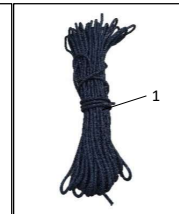

Size	Colour	Fabric (Material class)
2,97 x 2,97	Grey	acrylic 300gr/m2
2,97 x 3,97	1500	acrylic 300gr/m2
	1501	acrylic 300gr/m2

A	Article	Description	Size	Comments	Rec. RP
1	N-SP-016	Rope Prosail			€ 26,04
2	N-SP-017	Rails (long)(for 319cm)			€ 52,45
	N-SP-018	Rails (long)(for 419cm)			€ 72,45
3	N-SP-019	Rails (short)			€ 15,10
4	N-SP-020	Screw rails connection			€ 1,98
5	N-SP-021	Self-tapper		Screw with drill tip for securing rails	€ 0,98
6	N500-082-803	Mast cleat	12,2 cm		€ 16,05

B	Article	Description	Size	Comments	Rec. RP
7	N-SP-125	Screw rib			€ 2,15
8	N-SP-126	Pin rib		Pin rib	€ 2,15
9	N-SP-127	Cover rib start			€ 2,15
10	N-SP-128	Cover rib middle			€ 2,15
11	N-SP-028	Wheel rib - white			€ 5,45
12	N-SP-124	Start wheel rib - black			€ 5,45

C	Article	Description	Size	Comments	Rec. RP
13	N-SP-022	Pulley starting point		2 wheels in the block	€ 17,45
14	N-SP-023	Pulley corner		2 wheels above each other	€ 14,65
15	N-SP-024	Pulley end		Single wheel	€ 11,87
16a	N-SP-025	Conductor rope + rib (right)(excl wheels and screws)		Seen from rolled-in sail side	€ 21,45
16b	N-SP-026	Conductor rope + rib (left)(excl wheels and screws)		Seen from rolled-in sail side	€ 21,45
17	N-SP-027	Connection part conductor (incl. screws)			€ 9,45