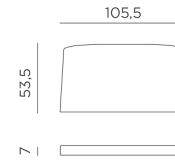

# CUSCINO NET BENCH

design Raffaello Galiotto

Ref. 36338

-  1,5 peso prodotto in kg  
weight of product in kg
-  4 imballo cartonato - pz e volume in m<sup>3</sup>  
0,182 m<sup>3</sup> carton packing - pcs and volume in cbm
-  56 pz pz su pallet  
pcs on pallet
-  sfoderabile  
removeable