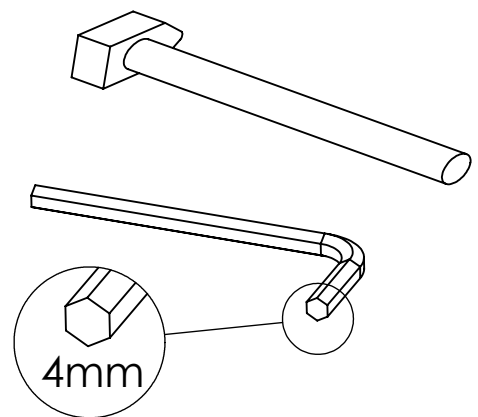

Brafab

GNARP Children Relax - Art nr 9305 1 / 4

Assembly instruction

80

A		4x60	x4
B		M6x55	x4
C		M6	x6
D		M6x45	x2
E		4x50	x8

1

A		4x60	x4
----------	---	-------------	-----------

2

C		M06	x6
----------	---	------------	-----------

3

3 / 4

B

M6x55

x4

4mm

4

D

M6x45

x2

4mm

E		4x50	x6
----------	---	-------------	-----------

E		4x50	x2
----------	---	-------------	-----------