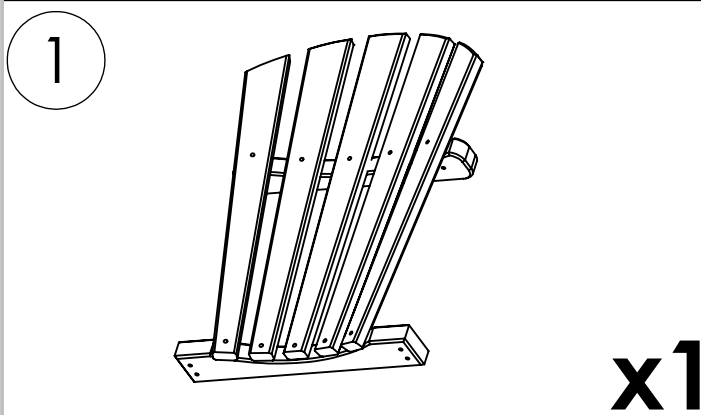

Brafab

GNARP Children Relax - Art nr 9305 1 / 4

Assembly instruction

80

A		4x60	x4
B		M6x55	x4
C		M6	x6
D		M6x45	x2
E		4x50	x8

1

A		4x60	x4
----------	---	-------------	-----------

2