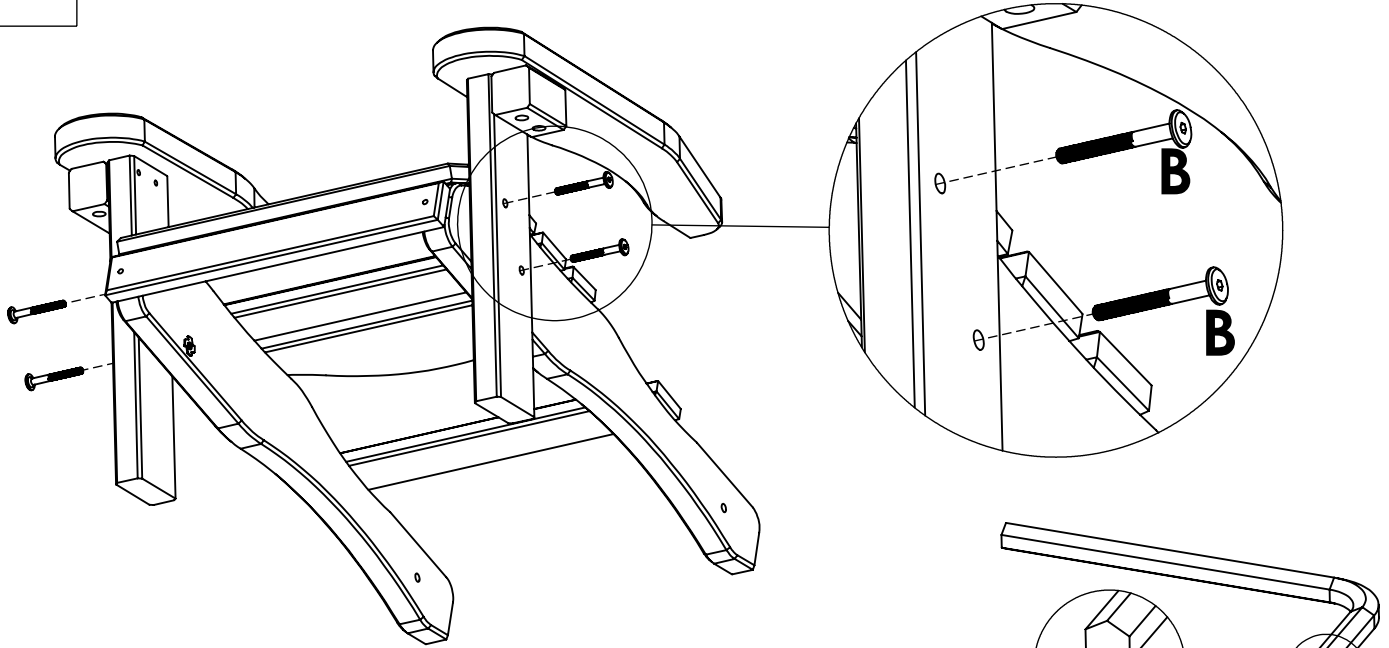

3

3 / 4

B

M6x55

x4

4mm

4

D

M6x45

x2

4mm