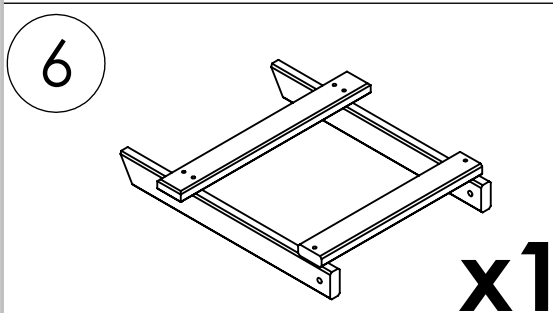

Brafab

GNARP Children Relax - Art nr 9305 1 / 4

Assembly instruction

80

A		4x60	x4
B		M6x55	x4
C		M6	x6
D		M6x45	x2
E		4x50	x8

1

A		4x60	x4
----------	---	-------------	-----------

2