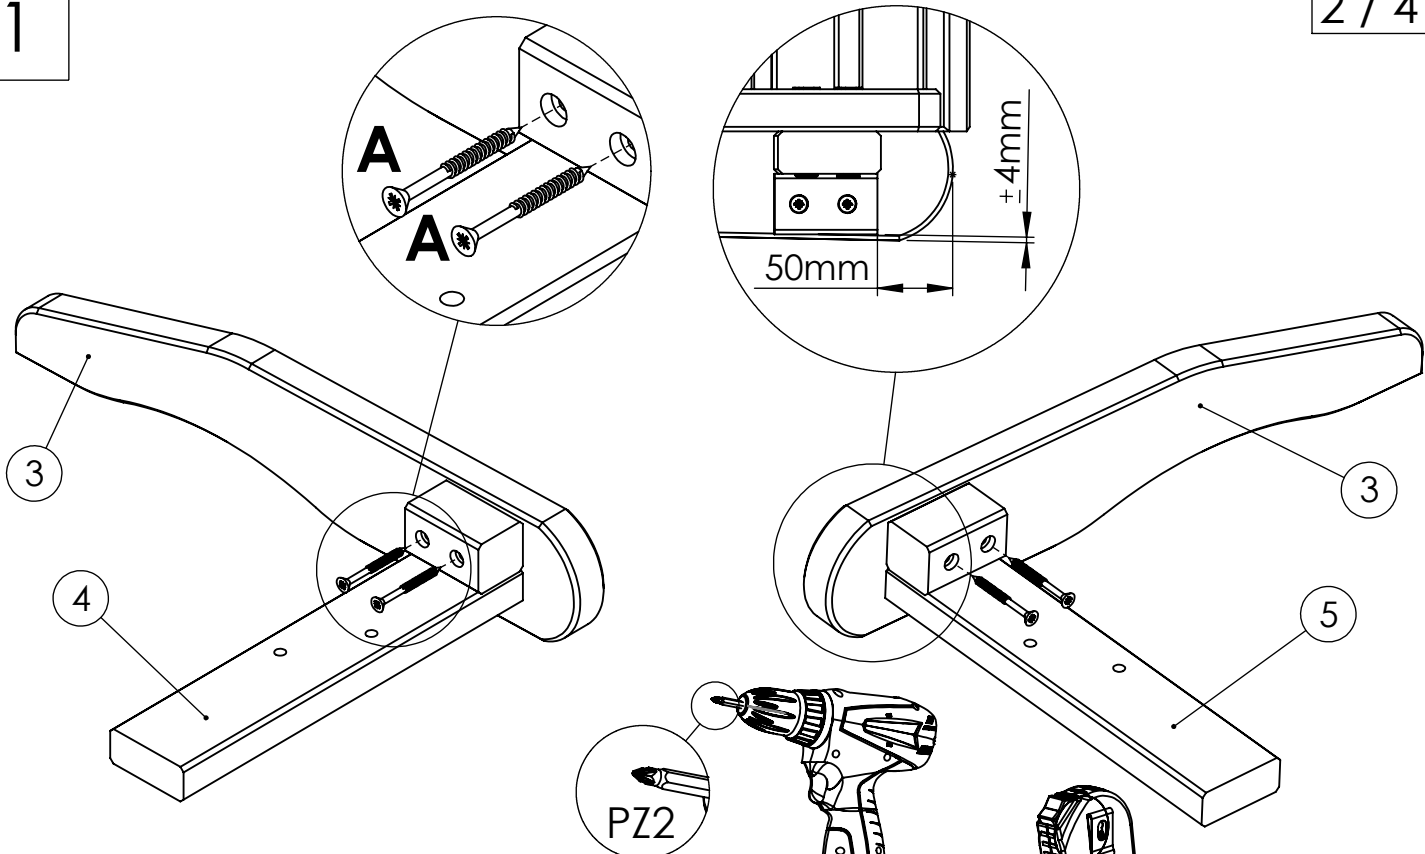

Brafab

GNARP Children Relax - Art nr 9305 1 / 4

Assembly instruction

80

A		4x60	x4
B		M6x55	x4
C		M6	x6
D		M6x45	x2
E		4x50	x8

1

A		4x60	x4
----------	---	-------------	-----------

2

C		M06	x6
----------	---	------------	-----------

3

3 / 4

B

M6x55

x4

4mm

4

D

M6x45

x2

4mm

E		4x50	x6
----------	---	-------------	-----------

E		4x50	x2
----------	---	-------------	-----------