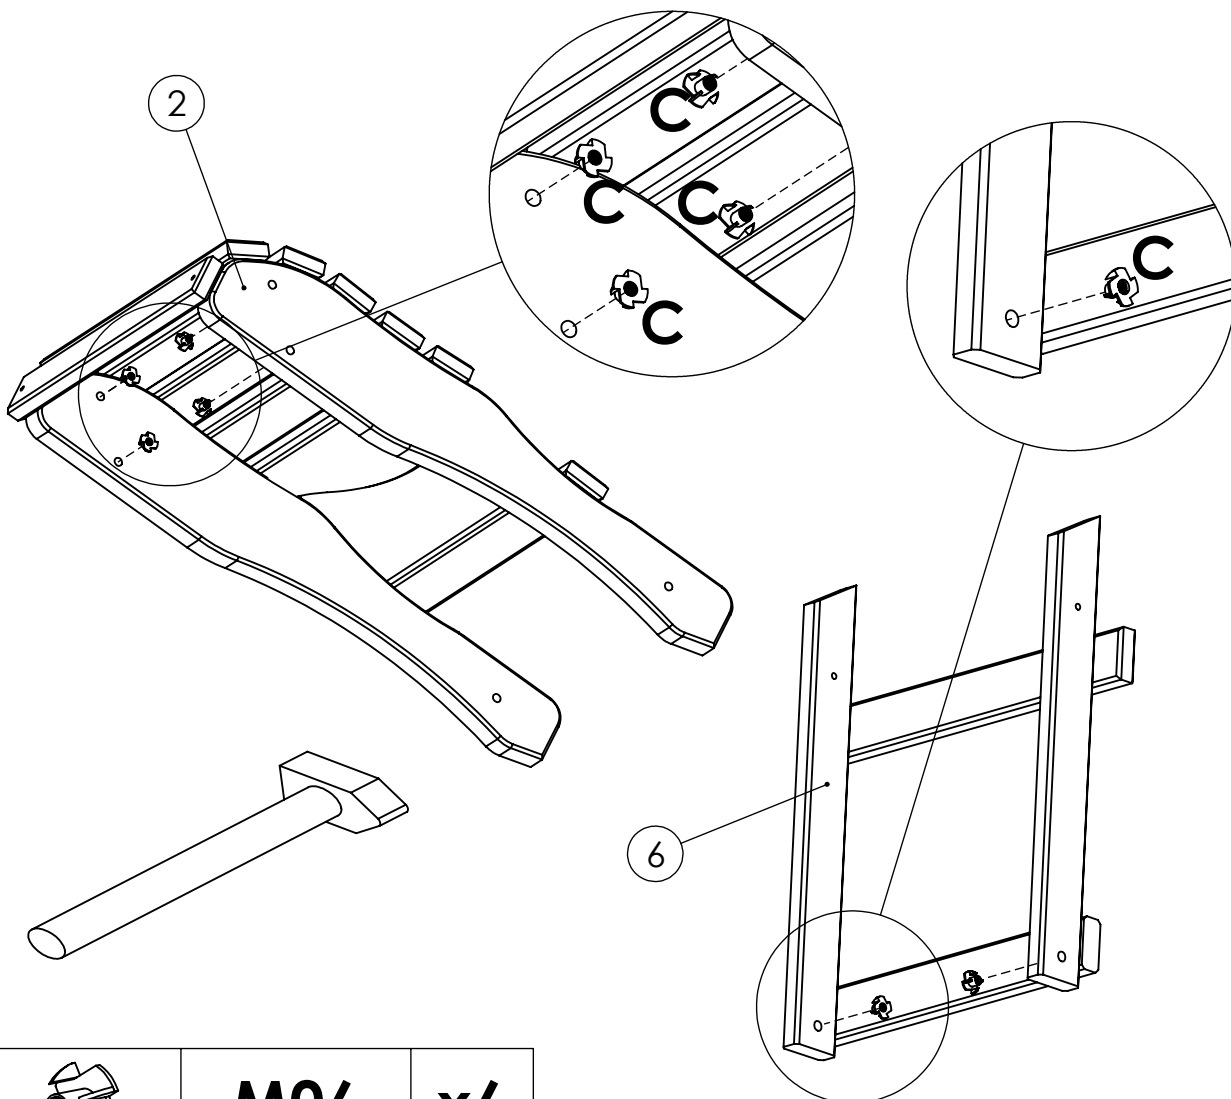

Brafab

GNARP Children Relax - Art nr 9305 1 / 4

Assembly instruction

80

A		4x60	x4
B		M6x55	x4
C		M6	x6
D		M6x45	x2
E		4x50	x8

1

A		4x60	x4
----------	---	-------------	-----------

2

C		M06	x6
----------	---	------------	-----------

3

3 / 4

B

M6x55

x4

4mm

4

D

M6x45

x2

4mm

E		4x50	x6
----------	---	-------------	-----------

E		4x50	x2
----------	---	-------------	-----------