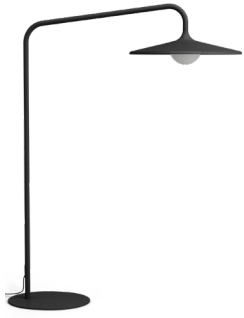

Archigrande Anthracite