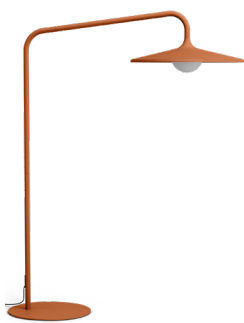

ARCHIGRANDE

Archigrande

 **Material**
Stainless steel

 **Coating**
Fine texture powdercoating

 **Weight product**
14,11 kg

 **Weight product + packaging**
Box 1: 24 kg (foot)
Box 2: 18 kg

 **Dimensions**
180 x 84 x 233 cm

Batch number
On the bottom of the product

 **Features**

- Multipurpose outdoor lamp
- Perfect in combination with the Fred's collection

HOW TO ENJOY YOUR PRODUCT TO THE MAX

Keeping it clean

This product can easily be cleaned, remove any dust with a dry, soft cloth.