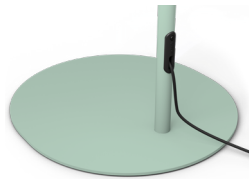

Batch number
On the bottom of the product

 **Features**

- Multipurpose outdoor lamp
- Perfect in combination with the Fred's collection

HOW TO ENJOY YOUR PRODUCT TO THE MAX

Keeping it clean

This product can easily be cleaned, remove any dust with a dry, soft cloth.

Do not use cleaning agents which contain alcohol, benzene, abrasive substances or chemicals.

Archigrande Anthracite

Lamp

On and off button

Lamp base

ARCHIGRANDE

Technical drawing